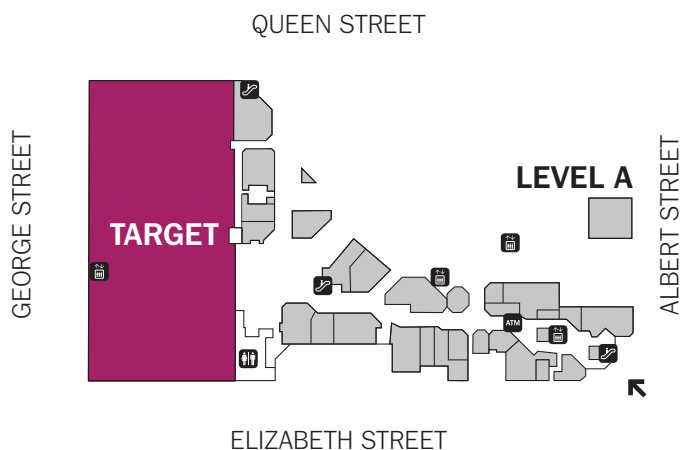

COLES  
CENTRAL

TERRY WHITE  
CHEMMART

LEVEL E

BEACH HOUSE  
BAR & GRILL

MYER

DAISO

LEVEL 2

LINCRAFT

TARGET

LEVEL A

MYER

LEVEL 1

LINCRAFT

- MAJORS
- MINI MAJORS
- SPECIALTIES
- ENTRANCES →