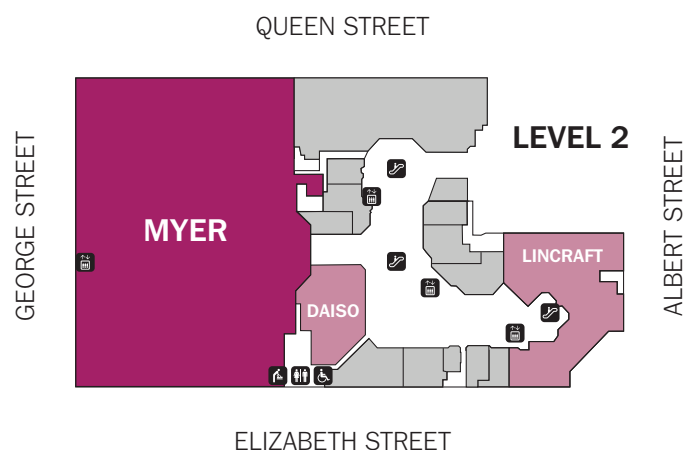

## Tenant mix by gross lettable area (GLA)

## Specialty store lease expiry profile by income

LEVEL 4

MYER

MYER

LEVEL Q

MYER

EVENT  
CINEMAS

LEVEL 3

COLES  
CENTRAL

TERRY WHITE  
CHEMMART

LEVEL E

BEACH HOUSE  
BAR & GRILL

MYER

DAISO

LEVEL 2

LINCRAFT

TARGET

LEVEL A

MYER

LEVEL 1

LINCRAFT

- MAJORS
- MINI MAJORS
- SPECIALTIES
- ENTRANCES →