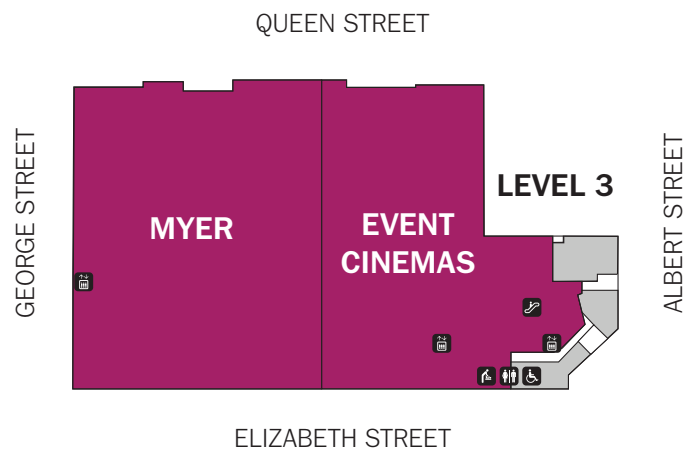

## Tenant mix by gross lettable area (GLA)

## Specialty store lease expiry profile by income

LEVEL 4

MYER

MYER

LEVEL Q

MYER

EVENT  
CINEMAS

LEVEL 3

COLES  
CENTRAL

TERRY WHITE  
CHEMMART

LEVEL E

BEACH HOUSE  
BAR & GRILL

MYER

DAISO

LEVEL 2

LINCRAFT

TARGET

LEVEL A

MYER

LEVEL 1

LINCRAFT

- MAJORS
- MINI MAJORS
- SPECIALTIES
- ENTRANCES →