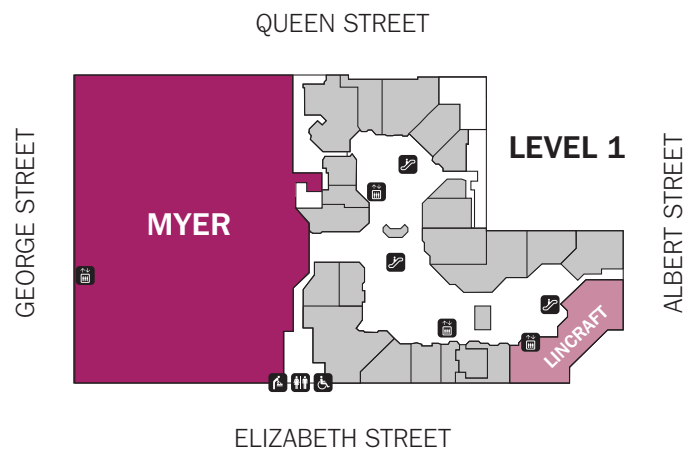

## Tenant mix by gross lettable area (GLA)

COLES  
CENTRAL

TERRY WHITE  
CHEMMART

LEVEL E

BEACH HOUSE  
BAR & GRILL

MYER

DAISO

LEVEL 2

LINCRAFT

TARGET

LEVEL A

MYER

LEVEL 1

LINCRAFT

- MAJORS
- MINI MAJORS
- SPECIALTIES
- ENTRANCES →