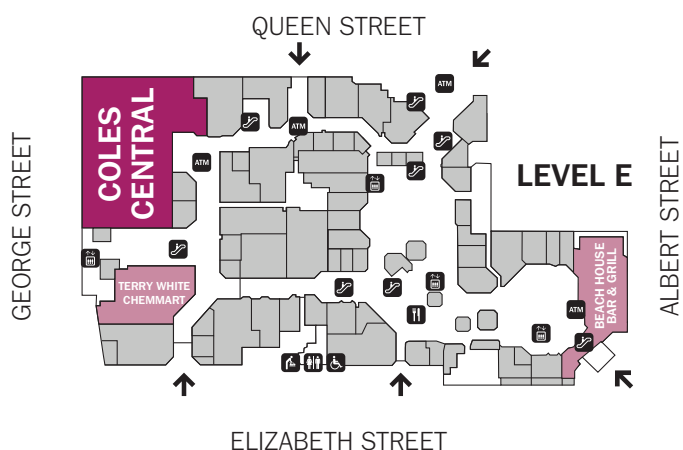

## Tenant mix by gross lettable area (GLA)

## Specialty store lease expiry profile by income

LEVEL 4

MYER

MYER

LEVEL Q

MYER

EVENT  
CINEMAS

LEVEL 3

COLES  
CENTRAL

TERRY WHITE  
CHEMMART

LEVEL E

BEACH HOUSE  
BAR & GRILL

MYER

DAISO

LEVEL 2

LINCRAFT

TARGET

LEVEL A

MYER

LEVEL 1

LINCRAFT

- MAJORS
- MINI MAJORS
- SPECIALTIES
- ENTRANCES →