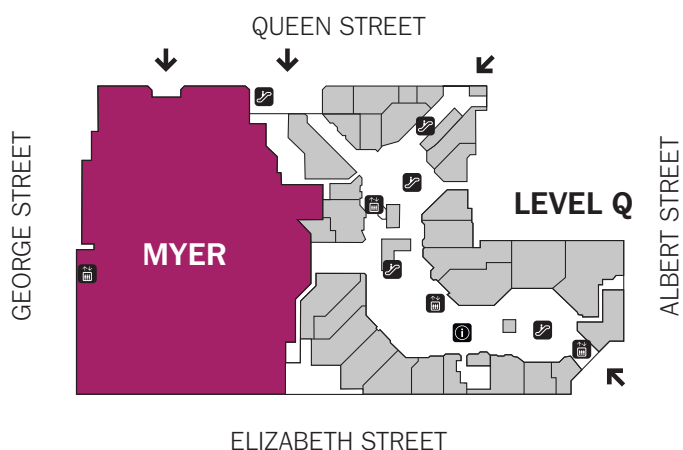

# The Myer Centre Brisbane

91 Queen Street, Brisbane QLD 4000  
[themycentre.com.au](http://themycentre.com.au)

The Myer Centre Brisbane is a six level City Centre located in the heart of Brisbane's CBD on Queen Street Mall. This CBD retail destination is anchored by Myer, Target, Coles Central and Event Cinemas and includes more than 125 speciality stores.

## Tenant mix by gross lettable area (GLA)

## Specialty store lease expiry profile by income

LEVEL 4

MYER

MYER

LEVEL Q

MYER

EVENT  
CINEMAS

LEVEL 3

COLES  
CENTRAL

TERRY WHITE  
CHEMMART

LEVEL E

BEACH HOUSE  
BAR & GRILL

MYER

DAISO

LEVEL 2

LINCRAFT